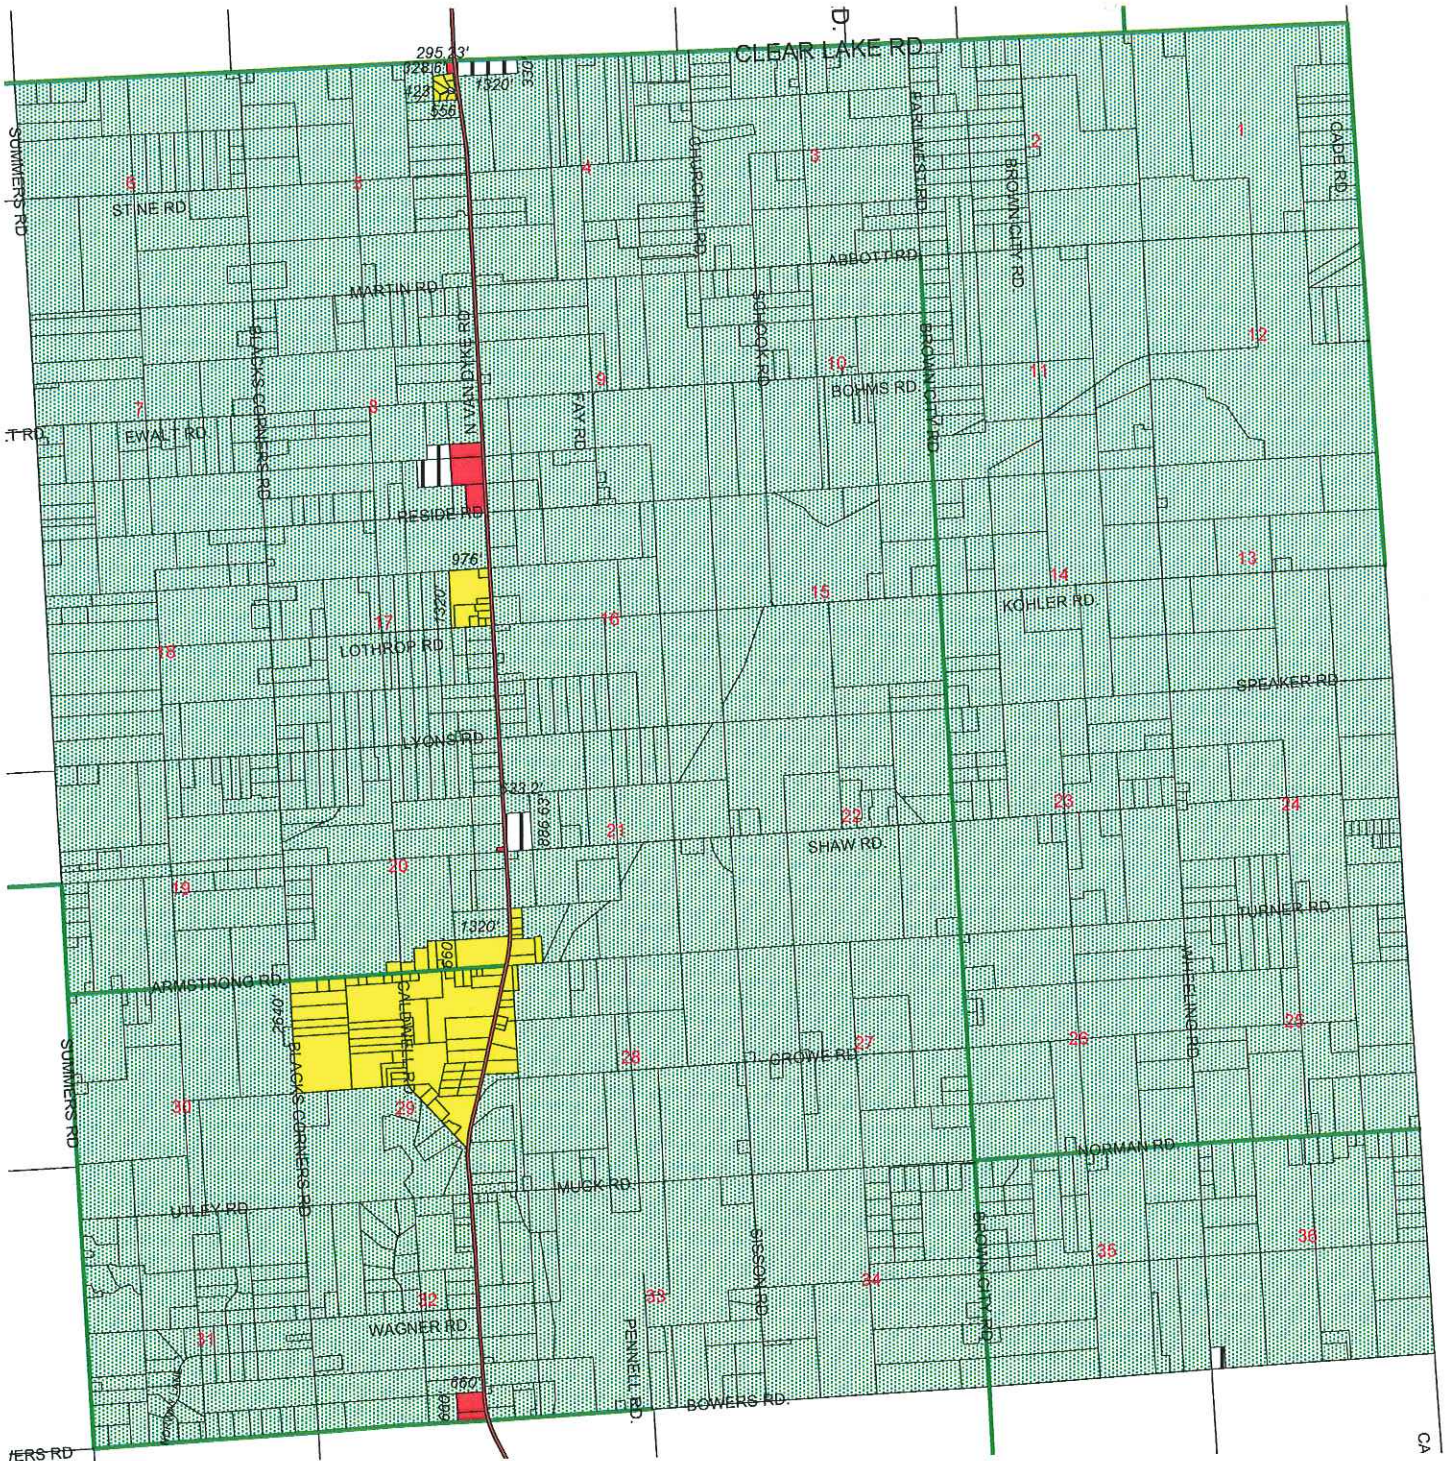

# GOODLAND TOWNSHIP ZONING MAP

Current as of 03-12-13

**NORTH**  
1"=4500'

- A Agricultural
- C Commercial
- I Industrial
- R Residential

PRODUCED (04-13) BY:  
LAPEER CO EQ/GIS/TREAS  
255 CLAY ST #303, LAPEER MI 48446  
810-667-0228 or 810-667-0239